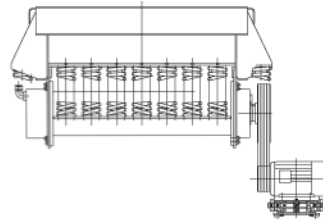

TRIO TF SERIES VIBRATING GRIZZLY FEEDERS

SINGLE DECK FEEDER