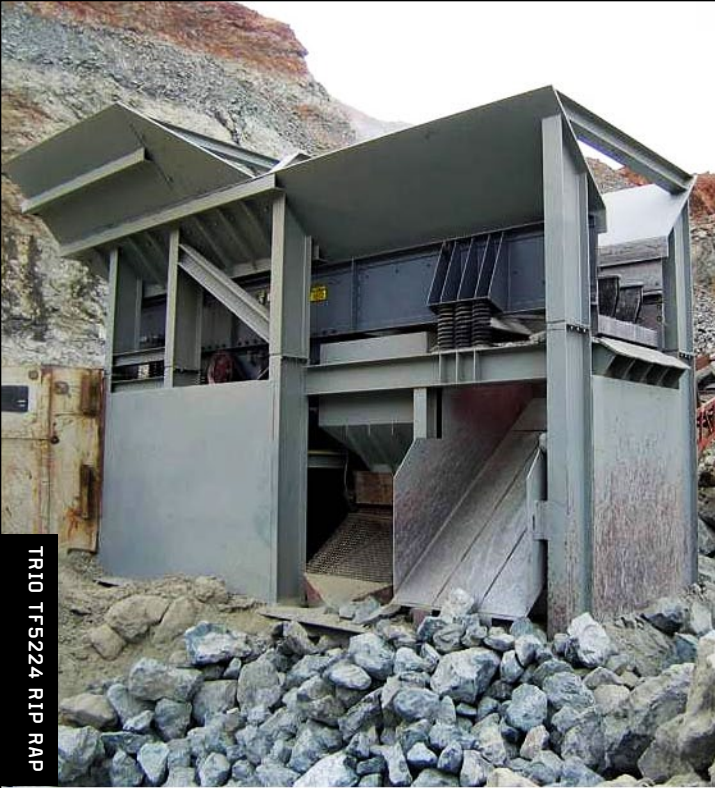

VIBRATING GRIZZLY FEEDERS

Vibrating grizzly feeders for quarry and recycling operations. Ideal for removing undersized rock and ore from feed material before primary crushing equipment.

TRIO TF4620 DOZER TRAP

TRIO TF4620

The amplitude and motion come from large, twin shaft eccentric heads utilizing extra large bearing assemblies for long life and ease of maintenance. Well-suited for stand alone operation in scalping and screening.

TRIO TF6424

TRIO TF SERIES VIBRATING GRIZZLY FEEDERS

TRIO TF5224 RIP RAP

TRIO TF4620 DOZER TRAP

Key Features

- Large spherical greased roller bearings
- Individual bearing cartridges
- Welded stress-relieved steel box
- Eccentric counter-rotating timed vibrator shafts
- Outboard front spring mountings
- Cast or fabricated tapered grizzly bars
- Oil sight gauge
- Bolt-on abrasion resistant liners
- Bolted vibrator assembly
- Timing gear adjustment for variable feeder throw
- Removable bolted grizzly section
- Pivoting motor base
- Welded spring supports