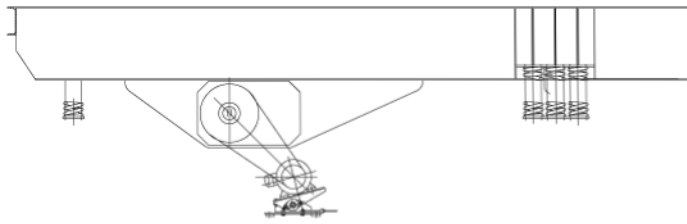

TRIO TF SERIES VIBRATING GRIZZLY FEEDERS

SINGLE DECK FEEDER